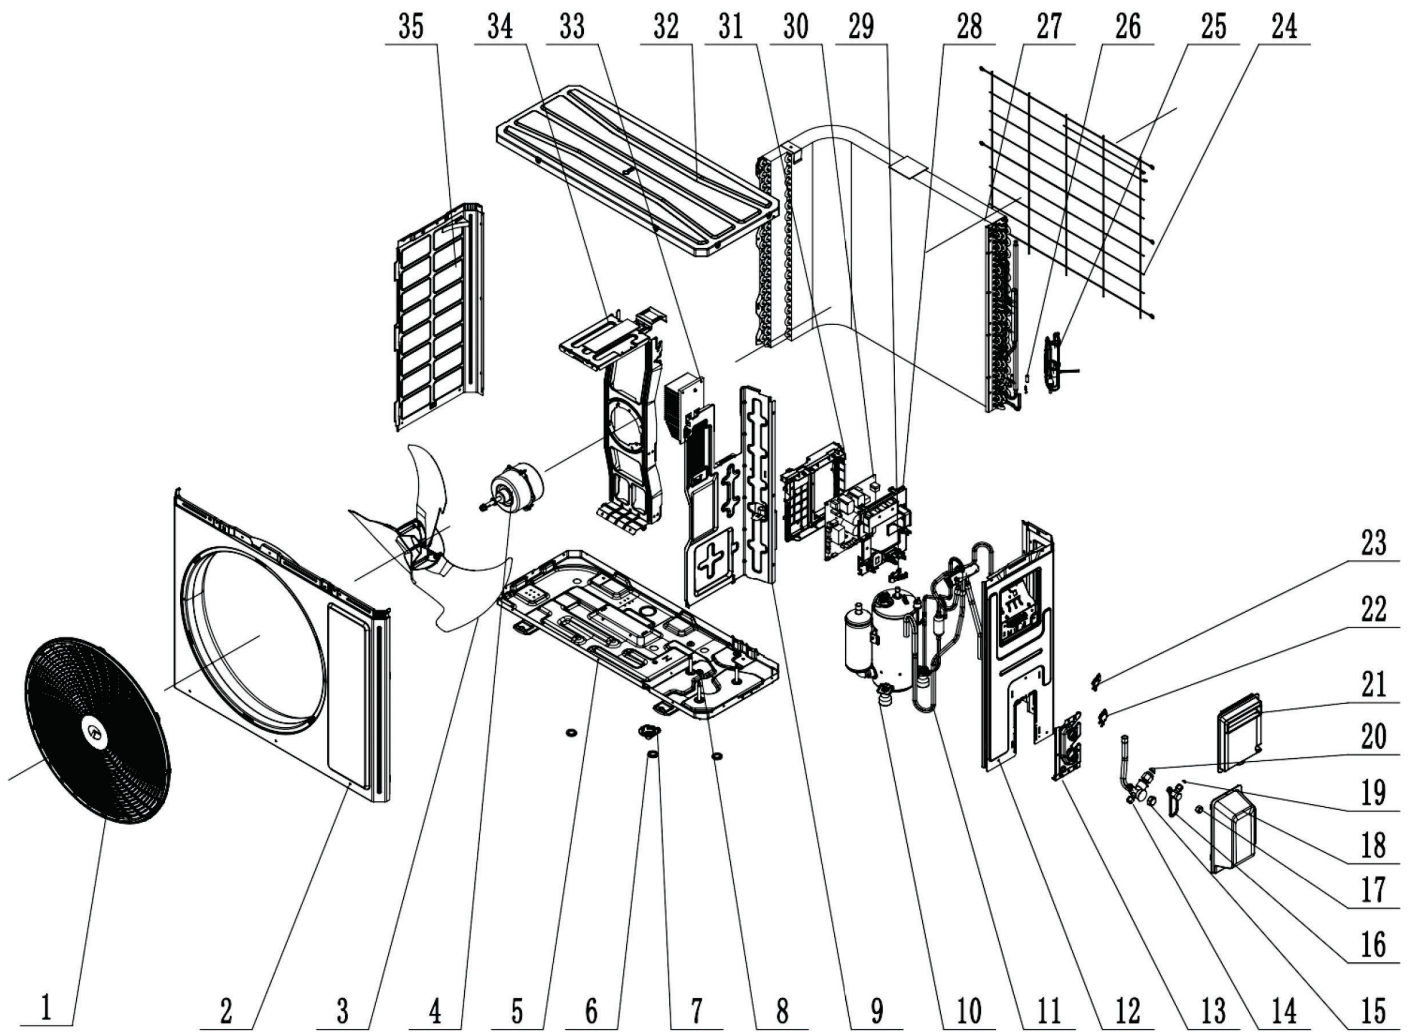

**EXPLODED VIEW**

ENV24HP230V1R32AO

No.	Part Description	Qty.	Part Code
5	Chassis Sub-Assy	1	01700006071115P
NA	Chassis	1	01200806012607
NA	Electrical Heater	1	765100049
10	Compressor and Fittings	1	009001061004
NA	Compressor Gasket	3	009033060003
27	Condenser Assy	1	01100206192502
11	4-Way Valve Assy	1	030152061522
NA	4-Way Valve	1	430004032
NA	Silencer 1	1	07243050
16	Cut-off valve 1/4(N)	1	070001060027
13	Valve Support	1	012044060031P
14	Cut-off valve 5/8(N)	1	070001060032
NA	Electronic Expansion Valve	1	072009000017
NA	Strainer	1	07225088
NA	Strainer	1	0721304401
NA	Electric Expand Valve Fitting	1	07200206002213
NA	4 Way Valve Coil	1	43000400123
9	Clapboard Assy	1	000075060173
3	Axial Flow Fan	1	103002060027
35	Left Side Plate	1	012055060389P
NA	Electric Box Assy	1	100002081666
31	Electric Box	1	20001306010201
33	Radiator	1	430034060150
30	Main Board	1	300027063743
NA	Relay	1	441001060032
28	Electric Box Cover	1	20008206007701
NA	Terminal Board	1	42200006007501
12	Right Side Plate Assy	1	000081060373
NA	Right Side Plate	1	01205606043702P
NA	Heat Insulator	1	12128748
NA	Front Panel Assy	1	00000306073801

No.	Part Description	Qty	Part Code
1	Front Grill	1	016004060018
2	Cabinet	1	01202206001901P02
32	Top Cover Sub-Assy	1	000051060149
NA	Top cover	1	012049060137P
21	Handle	1	01221006000601
18	Valve Cover	1	20008706000804
24	Rear Grill	1	016001060087
7	Drainage Joint	1	26113009
6	Drainage hole Cap	3	06813401