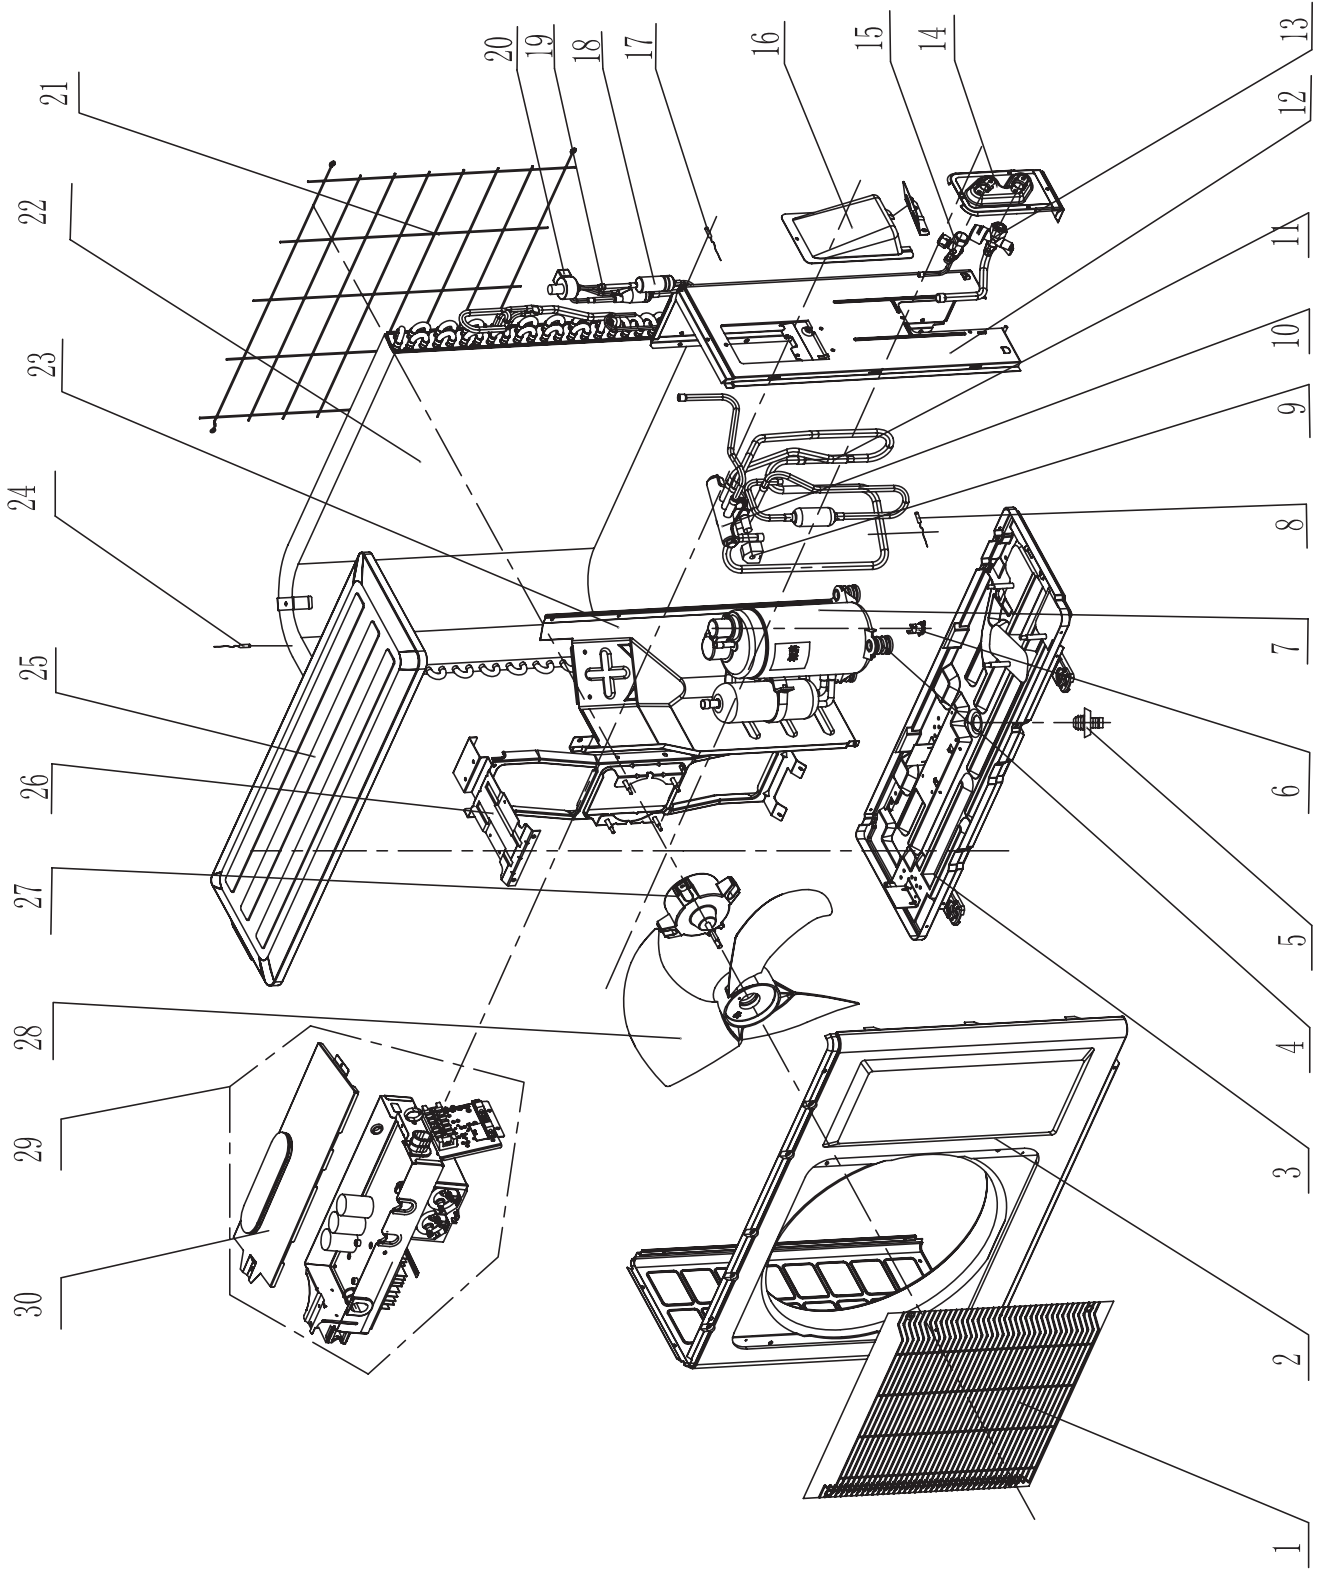

GWH12AB-A3DNA1B/O Heat Pump 12,000 Btuh 115v Outdoor Unit

GWH12AB-A3DNA1B/O
Heat Pump 12,000 Btuh 115v Outdoor Unit
Product Code: CB115W0571_K54715

NO.	Part Code	Part Description	Qty
1	1473012	Front Grille	1
2	153500201	Front Panel	1
3	1203524	Chassis Sub-Assy	1
4	76815203	Compressor Grommets	3
5	6123401	Drainage Connector	1
6	180002	Compressor Overload Protector	1
7	205212	Compressor and Fittings	1
8	39000016	Discharge Temperature Sensor	1
9	4300040021	Magnet Solenoid Coil	1
10	430004032	4-Way Valve	1
11	3123316	4-Way Valve Assy	1
12	0130508701P	Right Side Plate	1
13	7100003	Liquid Line Valve	1
14	1713041	Valve Support	1
15	7130838	Cut-off Valve	1
16	2123015	Cable Cross Plate Assy	1

NO.	Part Code	Part Description	Qty
17	390001921	Coil Temperature Sensor	1
18	7220019	Filter	1
19	7133458	Electric Expansion Valve Sub-Assy	1
20	4300876701	Magnet Solenoid Coil	1
21	1475014	Rear Grille	1
22	01113520_K54715	Condenser Coil Assy	1
23	1233090	Clapboard Sub-Assy	1
24	3900020801	Ambient Temperature Sensor	1
25	1253443	Top Cover Plate	1
26	170301002	Motor Support Spot Welding Sub-Assy	1
27	15013069	Fan Motor	1
28	10333502	Axial Flow Fan	1
29	140398685	Electric Control Box Assy	1
30	260309601	Electric Control Box Cover Sub-Assy	1
Not Shown	30138211	Main Control Board	1