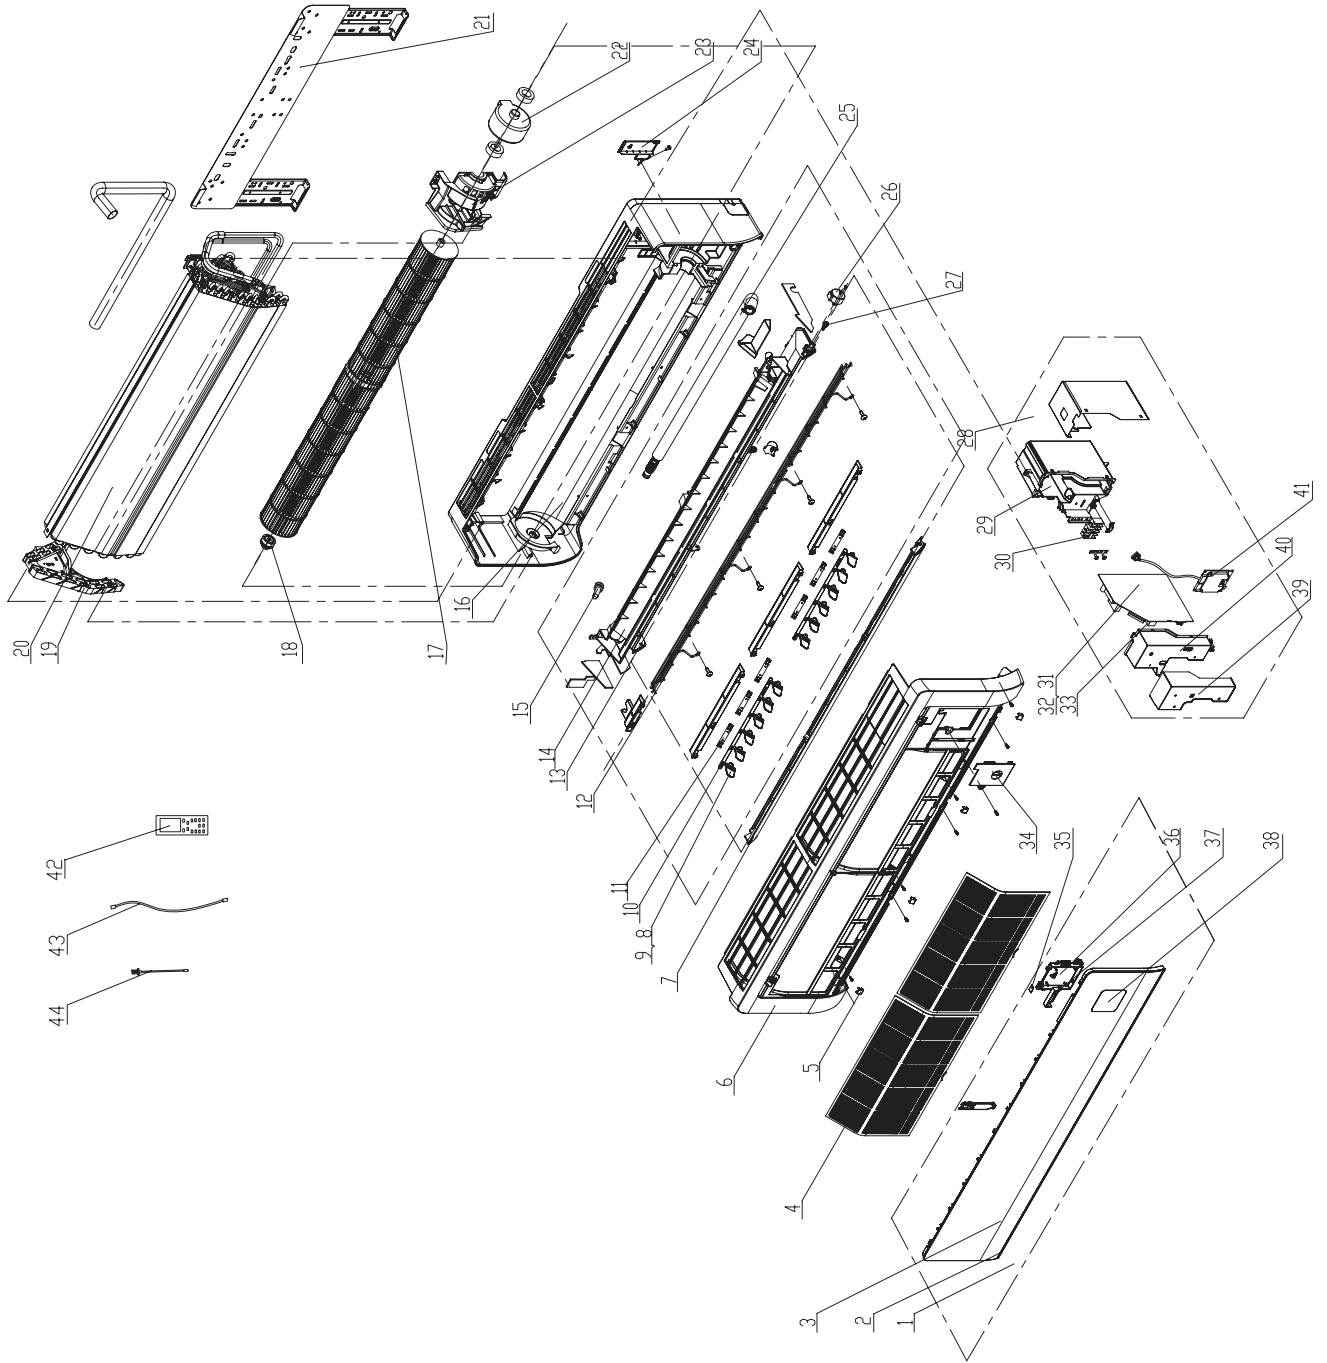

GWH18AC-D3DNA1B/I Heat Pump 18,000 Btuh 208/230v Indoor Unit

GWH18AC-D3DNA1B/I
Heat Pump 18,000 Btuh 208/230v Indoor Unit
Product Code: CB115N0625_K54715

NO.	Part Code	Part Description	Qty
1	2001209702	Front Panel Assy	1
2	20192202D	Decorative Strip	1
3	20012027	Front Panel 3	1
4	11124096	Filter Sub-Assy	2
5	24252017	Screw Cover	3
6	20012011	Front Case Assy	1
7	1051409605P	Guide Louver	1
8	10512097	Air Louver(Manual)	2
9	10512099	Swing Blade(Round Hole)	8
10	10584085	Swing Lever	1
11	26112127	Louver Clamp	5
12	1472019	Rear Grille	1
13	10542008	Axial Bushing	2
14	2018210510	Drainage Tray Assy	1
15	76712012	Drainage Tray Plug	1
16	22202139	Rear Case Assy	1
17	10352016	Cross Flow Fan	1
18	76512051	Bearing O-Gasket Sub-Assy	1
19	24212109	Evaporator Coil Support	1
20	100258401	Evaporator Coil Assy	1
21	1252218	Wall Mounting Frame	1
22	15012718	Fan Motor	1
23	26114094	Fan Motor Press Plate	1
24	523001406	Drainage Hose	1

NO.	Part Code	Part Description	Qty
25	26114095	Pipe Clamp	1
26	15012086	Stepper Motor	1
27	10582070	Crank	1
28	2020219612	Electric Control Box Assy	1
29	2011210001	Electric Control Box	1
30	42011233	Terminal Board	1
31	30138177	Main Control Board	1
32	4202300112	Configuration Jumping Connector	1
33	33010002	Capacitor CBB61	1
34	2011400904P	Electric Control Box Cover2	1
35	60512053	Membrane	1
36	201222058	Display Cover 2	1
37	201222070	Display Control Box	1
38	22430124S	Receiver Window	1
39	1412010	Electric Control Box Shield Cover	1
40	2011400801	Electric Control Box Cover1	1
41	30545052	Display Board	1
42	305100502	Remote Control	1
Not Shown	26150003	Remote Control Holder/Cradle	1
43	390000591	Indoor Coil Temperature Sensor	1
44	390000451	Ambient Temperature Sensor	1
Not Shown	111220081	Filter	2
Not Shown	10542704	Axial Bushing	1