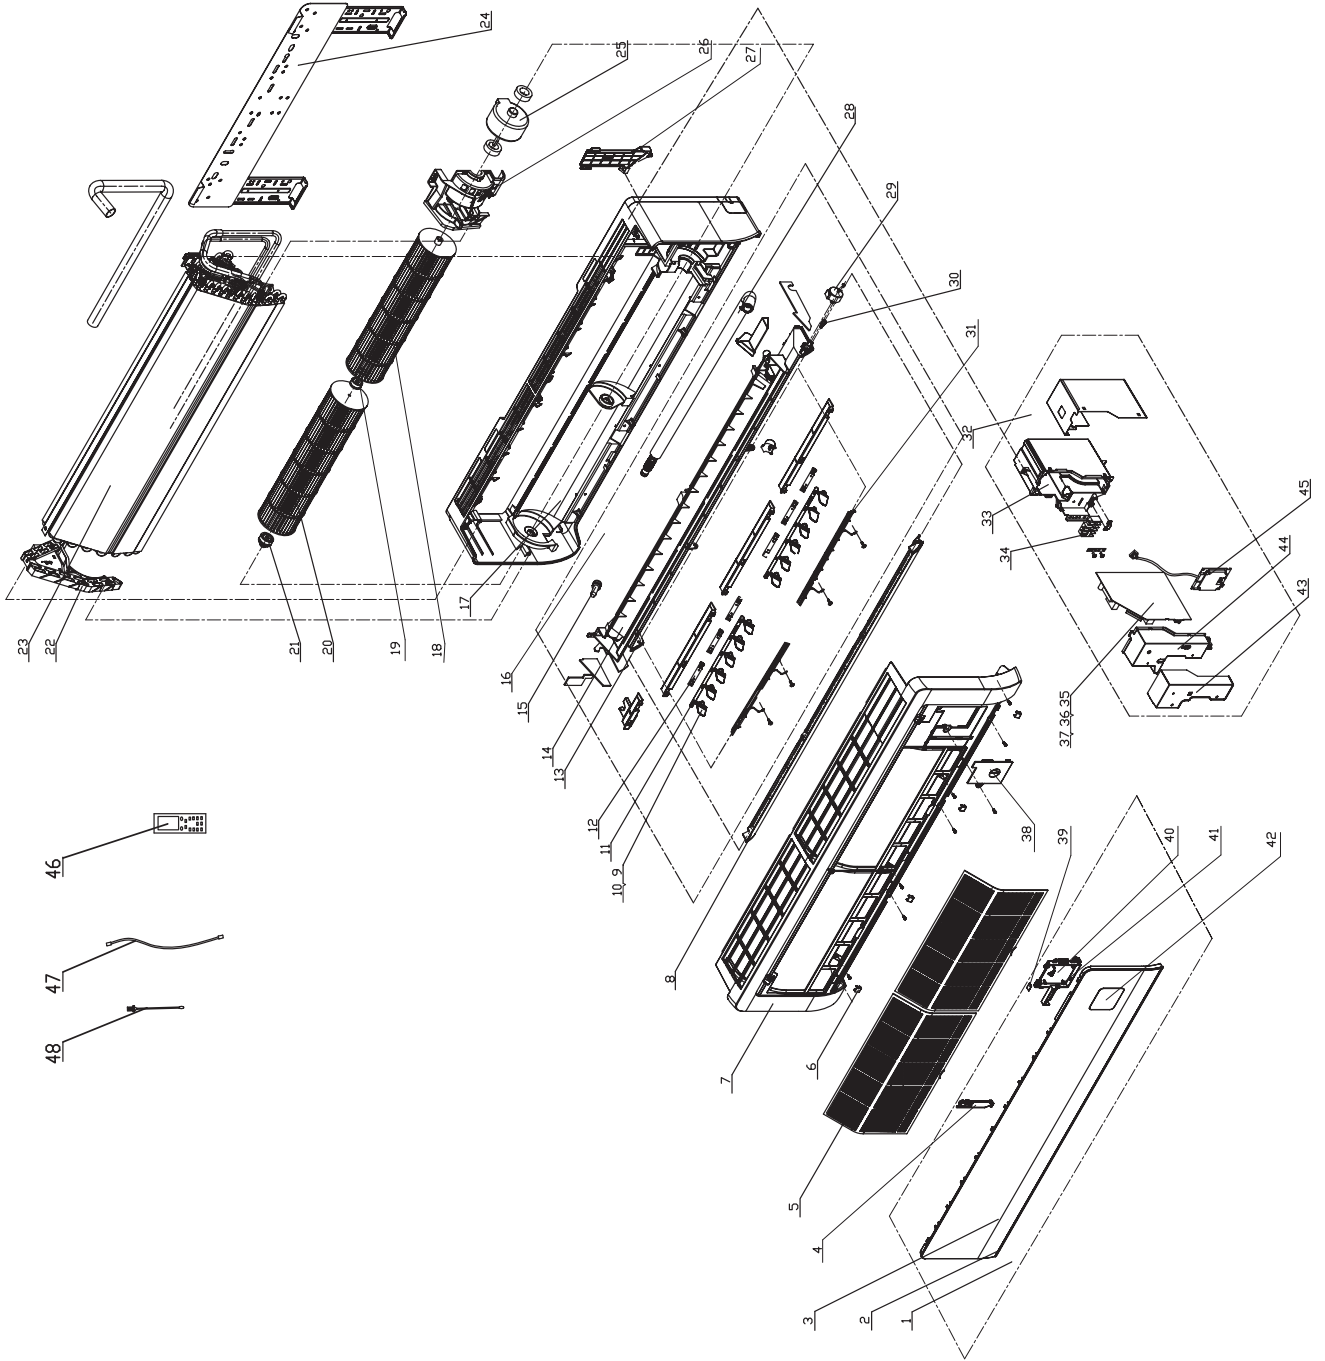

GWH24AC-D3DNA1B/I Heat Pump 24,000 Btuh 208/230v Indoor Unit

GWH24AC-D3DNA1B/I
Heat Pump 24,000 Btuh 208/230v Indoor Unit
Product Code: CB115N0645_K54715

NO.	Part Code	Part Description	Qty
1	2001211603	Front Panel Assy	1
2	2019221903	Decorative Board	1
3	20004326	Front Panel	1
4	NA	Stay Bar Sub-Assy	0
5	11124097	Filter Sub-Assy	2
6	24252017	Screw Cover	4
7	2001207001	Front panel Assy	1
8	1051215304P	Guide Louver	1
9	10512097	Air Louver(Manual)	2
10	10512099	Swing Blade(Round Hole)	10
11	10584086	Swing Lever	2
12	26112158	Louver Clamp	1
13	10542008	Axial Bushing	2
14	2018209904	Drainage Tray	1
15	76712012	Drainage Tray Plug	1
16	2018211106	Drainage Tray Assy	1
17	22202096	Rear Case	1
18	10354002	Cross Flow Fan (Right Side)	1
19	76512051	Bearing O-Gasket Sub-Assy	1
20	10354003	Cross Flow Fan (Left Side)	1
21	26152028	Bearing Holder Sub-Assy	1
22	24214082	Evaporator Coil Support Sub-Assy	1
23	1002567	Evaporator Coil Assy	1
24	1252229	Wall-Mounting Frame	1
25	1501209801	Fan Motor	1

NO.	Part Code	Part Description	Qty
26	26112182	Fan Motor Press Plate	1
27	26112156	Pipe Clamp	1
28	523001403	Drainage Pipe	1
29	1521300101	Stepper Motor	1
30	10582070	Crank	1
31	1472021	Rear Grille	2
32	2020219613	Electric Control Box Assy	1
33	2011210001	Electric Control Box	1
34	42011233	Terminal Board	1
35	30138181	Main Control Board	1
36	4202300113	Configeration Jumper Connector	1
37	33010034	Capacitor CBB61	1
38	2011400904P	Electric Control Box Cover2	1
39	NA	Membrane	0
40	20122058	Display Cover 2	1
41	NA	Display Control Box	0
42	NA	Receiver Window	0
43	1412010	Electric Control Box Shield Cover	1
44	2011400801	Electric Control Box Cover1	1
45	30545052	Display Board	1
46	305100502	Remote Control	1
Not Shown	26150003	Remote Control Holder/Cradle	1
47	390000591	Indoor Coil Temperature Sensor	1
48	390000451	Ambient Temperature Sensor	1