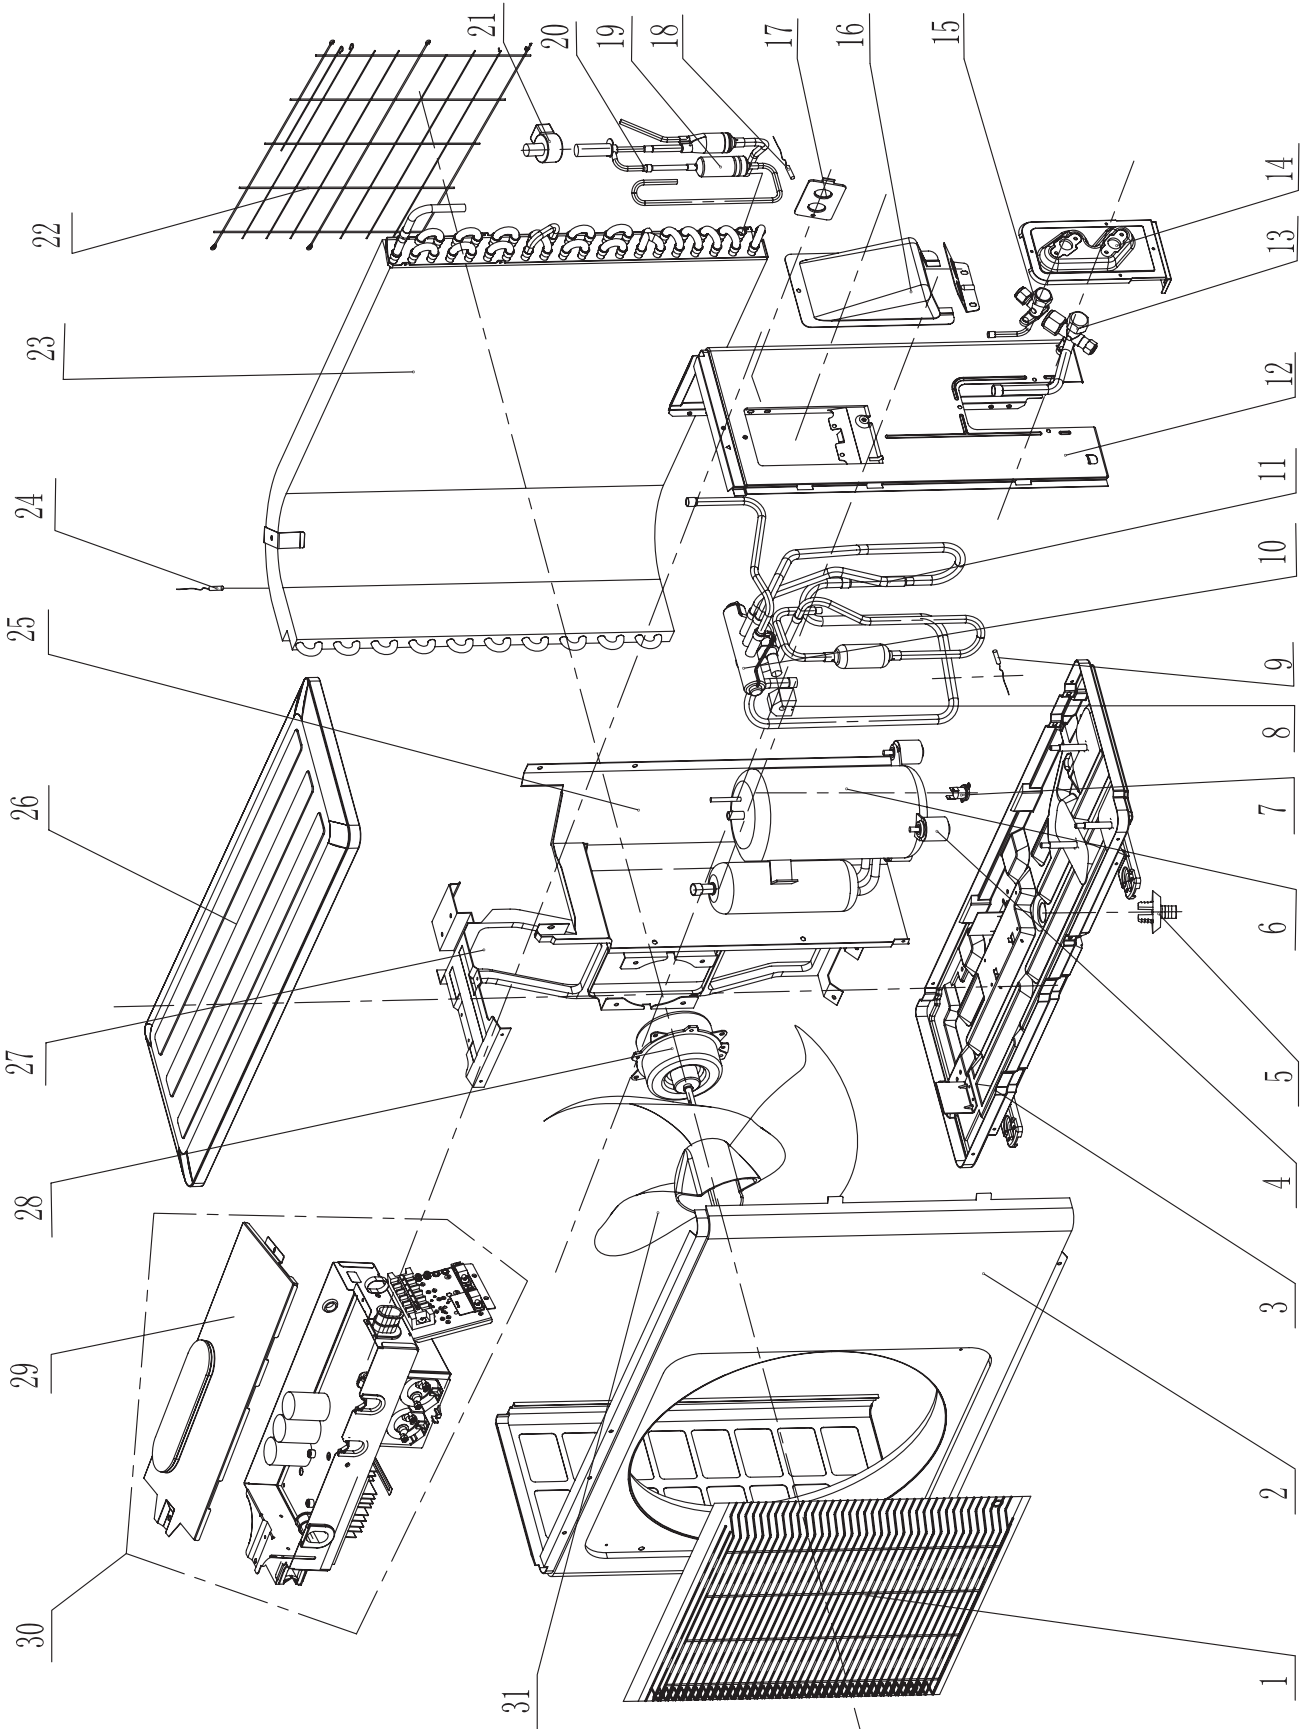

GWH09AB-A3DNA1B/O Heat Pump 9,000 Btuh 115v Outdoor Unit

GWH09AB-A3DNA1B/O
Heat Pump 9,000 Btuh 115v Outdoor Unit
Product Code: CB115W0551_K54715

NO.	Part Code	Part Description	Qty
1	1473012	Front Grille	1
2	0143304601P	Cabinet	1
3	1203524	Chassis Sub-Assy	1
4	76815203	Compressor Grommets	3
5	6123401	Drainage Connector	1
6	205212	Compressor and Fittings	1
7	180002	Compressor Overload Protector	1
8	4300040021	Magnet Coil	1
9	39000016	Discharge Temperature Sensor	1
10	430004032	4-Way Valve	1
11	3123315	4-way Valve Assy	1
12	13030712	Right Side Plate Assy	1
13	7100135	Gas Line Valve	1
14	1713041	Valve Support	1
15	7100003	Liquid Line Valve	1
16	2123015	Cable Cross Plate Assy	1
17	1413069	Wire Cover	1

NO.	Part Code	Part Description	Qty
18	4300876701	Magnet Coil	1
19	390001921	Coil Temperature Sensor	1
20	7220019	Filter	1
21	7133554	Electric Expansion Valve Sub-Assy	1
22	1473014	Rear Grille	1
23	01113298_K54715	Condenser Coil Assy	1
24	3900020801	Ambient Temperature Sensor	1
25	1233034	Clapboard Sub-Assy	1
26	1253443	Top Cover Plate	1
27	1703007	Motor Support Spot Welding Sub-Assy	1
28	15013069	Fan Motor	1
29	260309601	Electric Control Box Cover Sub-Assy	1
30	140398685	Electric Control Box Assy	1
31	10333502	Axial Flow Fan	1
Not Shown	30138211	Main Control Board	1