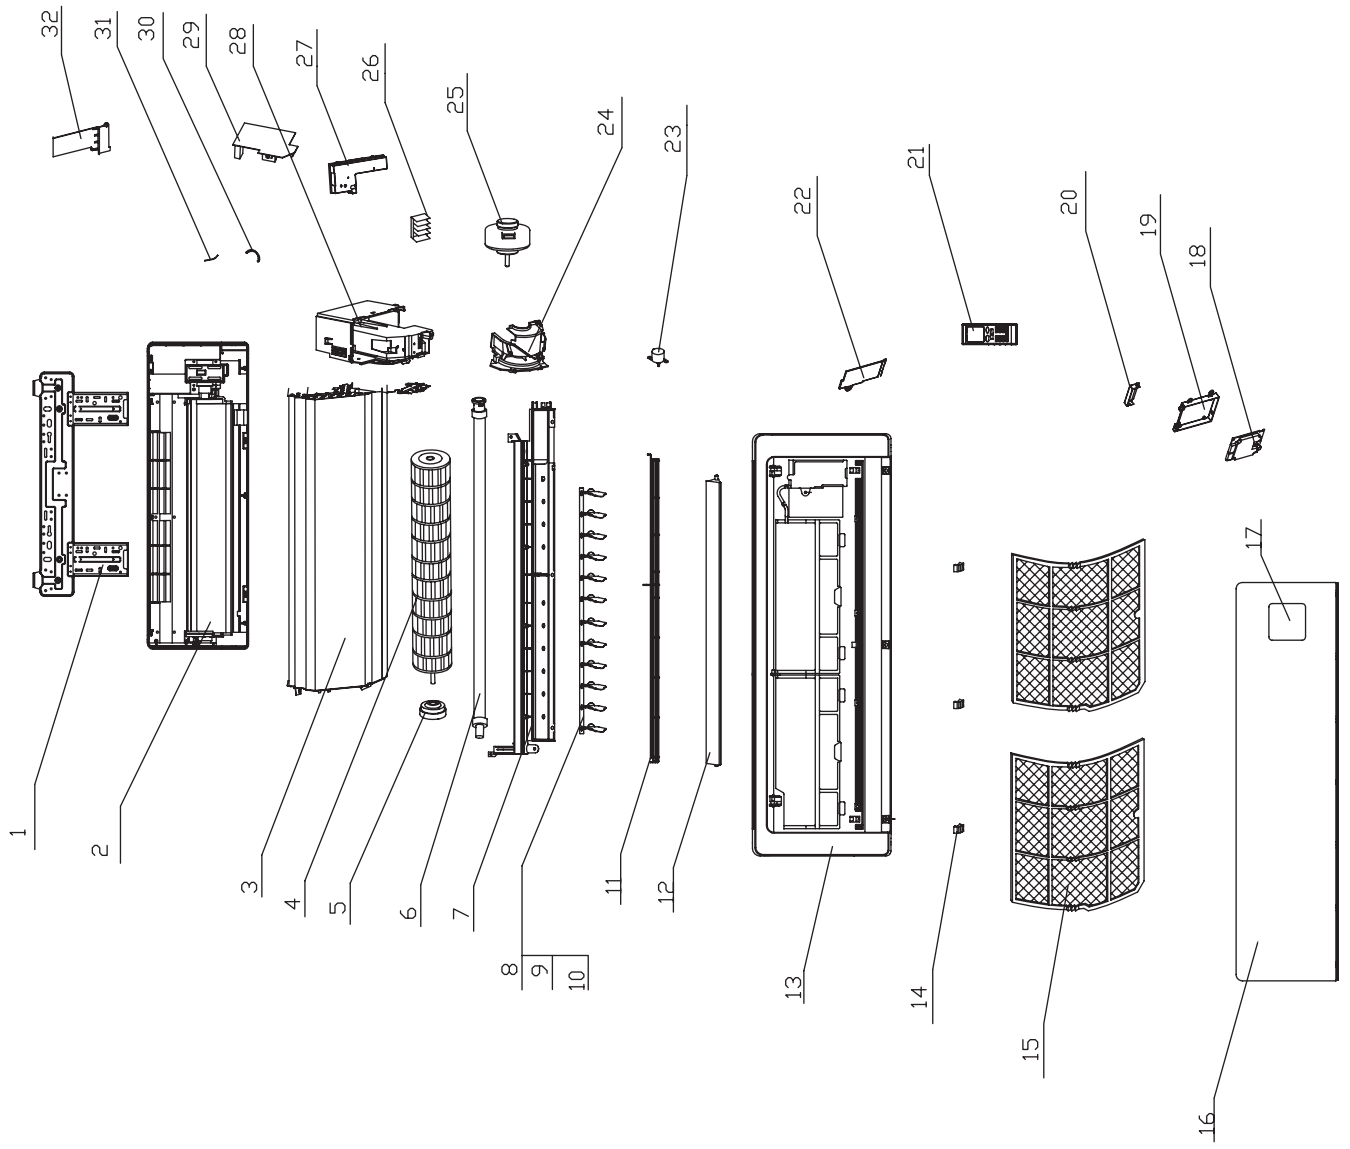

GWH12AB-A3DNA1B/I Heat Pump 12,000 Btuh 115v Indoor Unit

GWH12AB-A3DNA1B//
Heat Pump 12,000 Btuh 115v Indoor Unit
Product Code: CB115N0574_K54715

NO.	Part Code	Part Description	Qty
1	1252008	Wall Mounting Frame	1
2	2220208402	Rear Case Assy	1
3	100252402	Evaporator Coil Assy	1
4	10352023	Cross Flow Fan	1
5	76512051	Bearing O-Gasket Sub-Assy	1
6	523001401	Drainage Hose	1
7	20182146	Drainage Tray Assy	1
8	10512099	Swing Blade(Round Hole)	8
9	10512097	Air Louver(Manual)	2
10	10582450	Swing Lever	1
11	1472011	Front Grille	1
12	1051210205P	Guide Louver	1
13	20002760	Front Case Assy	1
14	24252019P	Screw Cover	3
15	11122059	Filter Sub-Assy	2
16	2001206703	Front Panel Assy	1
17	20192203D	Decorative Strip	1

NO.	Part Code	Part Description	Qty
18	30545052	Display Board	1
19	NA	Display Control Box	0
20	20122058	Display Cover 2	1
21	305100502	Remote Control	1
Not Shown	26150003	Remote Control Holder/Cradle	1
22	20122074P	Electric Control Box Cover2	1
23	15012086	Stepper Motor	1
24	26112132	Motor Press Plate	1
25	1501306801	Fan Motor	1
26	42011233	Terminal Board	1
27	20122103	Electric Control Box Cover1	1
28	2010256214	Electric Control Box Assy	1
29	30138202	Main Control Board	1
30	390000451	Ambient Temperature Sensor	1
31	390000591	Indoor Coil Temperature Sensor	1
32	26112124	Pipe Clamp	1
Not Shown	4202300105	Configuration Jumping Connector	1