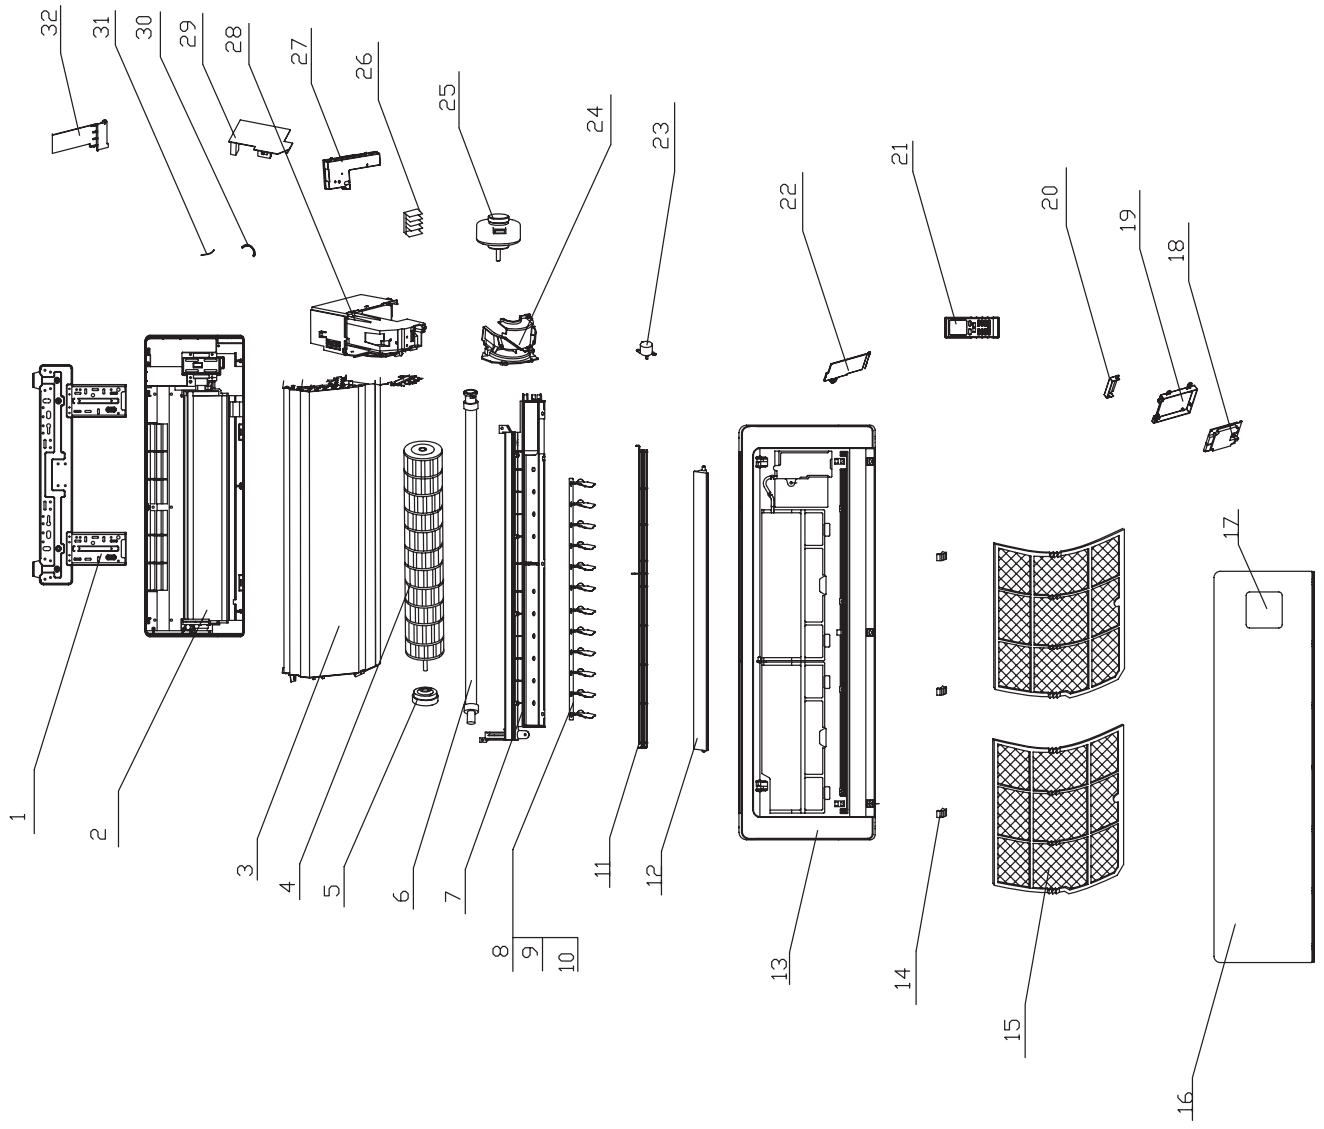

GWH12AB-D3DNA1B/I Heat Pump 12,000 Btuh 208/230v Indoor Unit

GWH12AB-D3DNA1B/I
Heat Pump 12,000 Btuh 208/230v Indoor Unit
Product Code: CB115N0388_K54715

NO.	Part Code	Part Description	Qty
1	1252008	Wall Mounting Frame	1
2	2220208402	Rear Case Assy	1
3	100252402	Evaporator Coil Assy	1
4	10352023	Cross Flow Fan	1
5	76512051	Bearing O-Gasket Sub-Assy	1
6	523001401	Drainage Hose	1
7	20182146	Drainage Tray Assy	1
8	10512099	Swing Blade(Round Hole)	8
9	10512097	Air Louver(Manual)	2
10	10582450	Swing Lever	1
11	1472011	Front Grille	1
12	1051210205P	Guide Louver	1
13	20002760	Front Case Assy	1
14	24252019P	Screw Cover	3
15	11122059	Filter Sub-Assy	2
16	2001206703	Front Panel Assy	1
17	20192203D	Decorative Strip	1
18	30545052	Display Board	1
19	20122070	Display Control Box	1
20	20122058	Display Cover 2	1
21	305100502	Remote Control	1

NO.	Part Code	Part Description	Qty
Not Shown	26150003	Remote Control Holder/Cradle	1
22	20122074P	Electric Control Box Cover2	1
23	15012086	Stepper Motor	1
24	26112132	Motor Press Plate	1
25	15013314	Fan Motor Part# 15013068 phased out	1
26	42011233	Terminal Board	1
27	20122103	Electric Control Box Cover1	1
28	2010256211	Electric Control Box Assy	1
29	30138201	Main Board	1
30	390000451	Ambient Temperature Sensor	1
31	390000591	Temperature Sensor	1
32	26112124	Pipe Clamp	1
Not Shown	10582070	Crank	1
Not Shown	1592073	Electric Control Box Shield Cover Sub-Assy	1
Not Shown	111220081	Filter	2
Not Shown	26112158	Louver Clamp	5
Not Shown	24212076	Evaporator Support	1
Not Shown	10542704	Axial Bushing	1
Not Shown	10542008	Axial Bushing	1
Not Shown	4202300105	Configeration Jumper Connector	1
Not Shown	76712012	Drainage Tray Plug	1