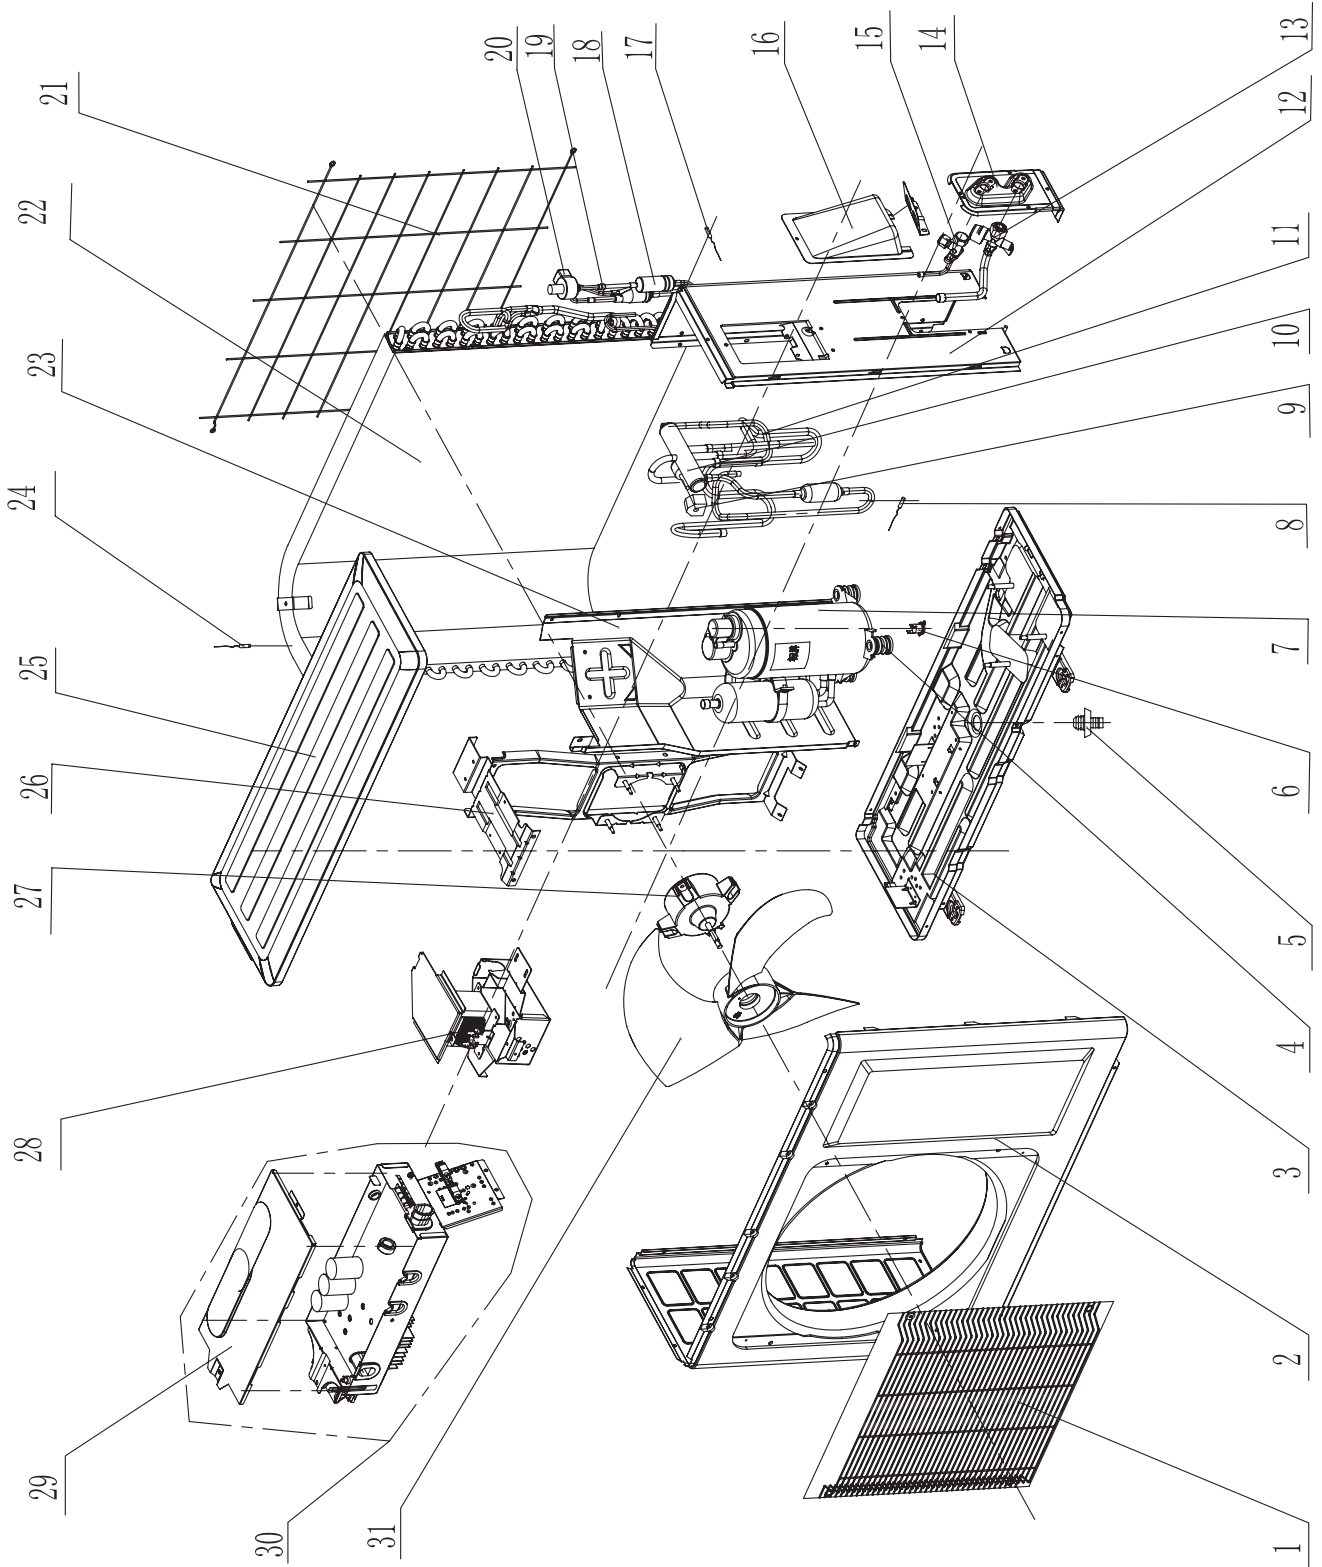

GWH12AB-D3DNA1B/O Heat Pump 12,000 Btuh 208/230v Outdoor Unit

GWH12AB-D3DNA1B/O
Heat Pump 12,000 Btuh 208/230v Outdoor Unit
Product Code: CB115W0382_K54715

NO.	Part Code	Part Description	Qty
1	1473012	Front Grille	1
2	153500201	Front Panel	1
3	1203524	Chassis Sub-Assy	1
4	76815203	Compressor Grommets	3
5	6123401	Drainage Connector	1
6	180002	Compressor Overload Protector	1
7	205212	Compressor and Fittings	1
8	39000016	Discharge Temperature Sensor	1
9	4300040036	Magnet Solenoid Coil	1
10	430004032	4-Way Valve	1
11	3123207	4-Way Valve Assy	1
12	0130508701P	Right Side Plate	1
13	7100003	Liquid Line Valve	1
14	1713041	Valve Support	1
15	7130838	Cut-off Valve	1
16	2123015	Cable Cross Plate Assy	1
17	390001921	Coil Temperature Sensor	1

NO.	Part Code	Part Description	Qty
18	7220019	Filter	1
19	7133069	Electric Expansion Valve Sub-Assy	1
20	4300876701	Magnet Solenoid Coil	1
21	1475014	Rear Grille	1
22	01113321_ K54715	Condenser Coil Assy	1
23	1233090	Clapboard Sub-Assy	1
24	3900020801	Ambient Temperature Sensor	1
25	1253443	Top Cover Plate	1
26	170301002	Motor Support Spot Welding Sub-Assy	1
27	15013069	Fan Motor	1
28	43130178	Reactor	1
29	260309601	Electric Control Box Cover Sub-Assy	1
30	140398683	Electric Control Box Assy	1
31	10333502	Axial Flow Fan	1
Not Shown	30138209	Main Control Board	1