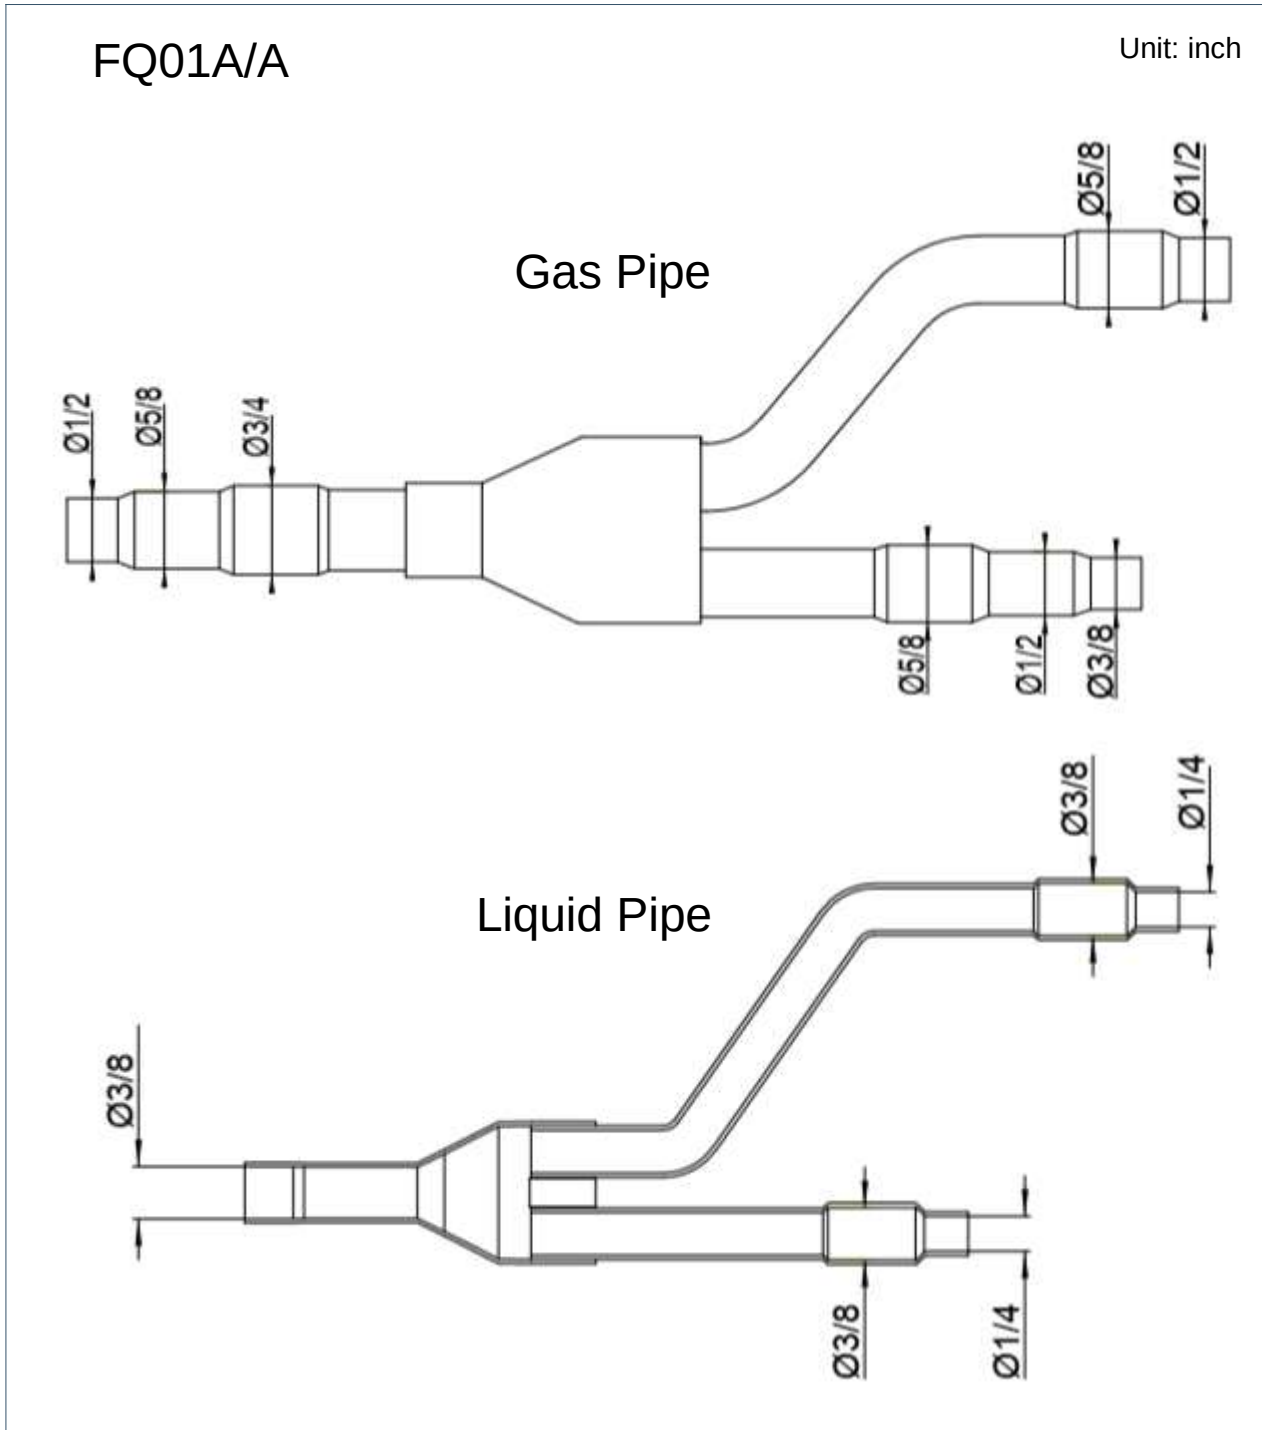

## Pipe Accessory Dimensions

For Indoor & Outdoor Units

GMV5 HP

Note: Above dimensions are engineering dimensions.